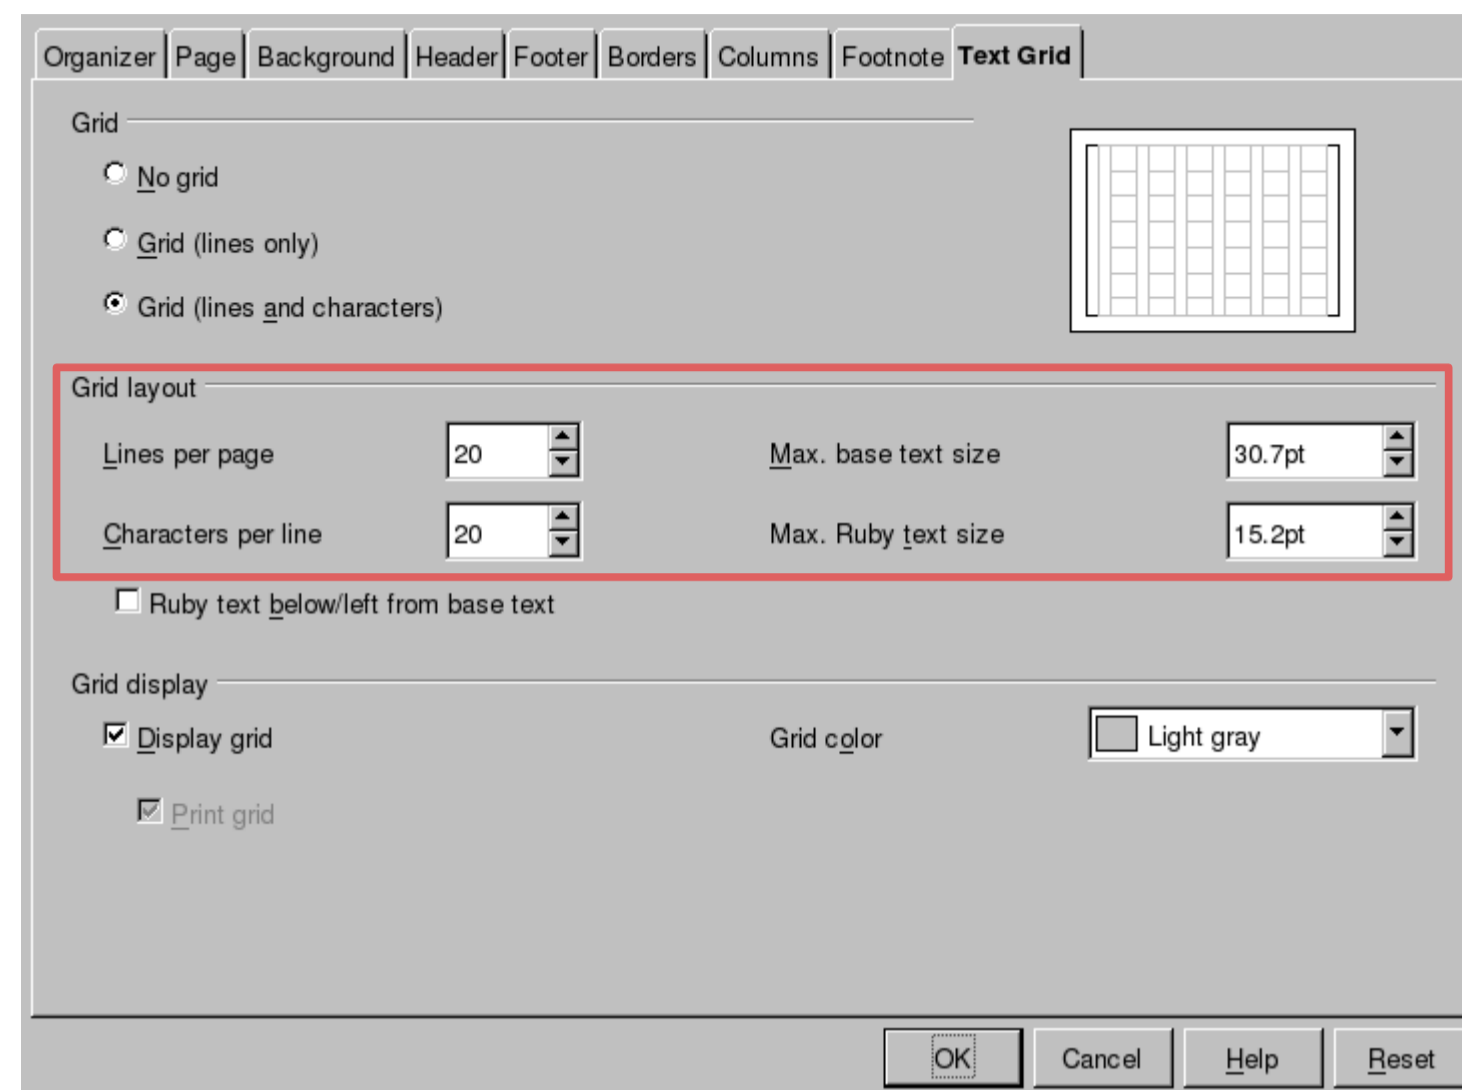

# i53425 - More flexibility in the grid layout

40 characters per line times 20 lines per page on a sheet B5 (JIS)

20 characters per line times 20 lines per page on a sheet A4

20 characters per line times 20 lines per page on a sheet B4 (JIS)